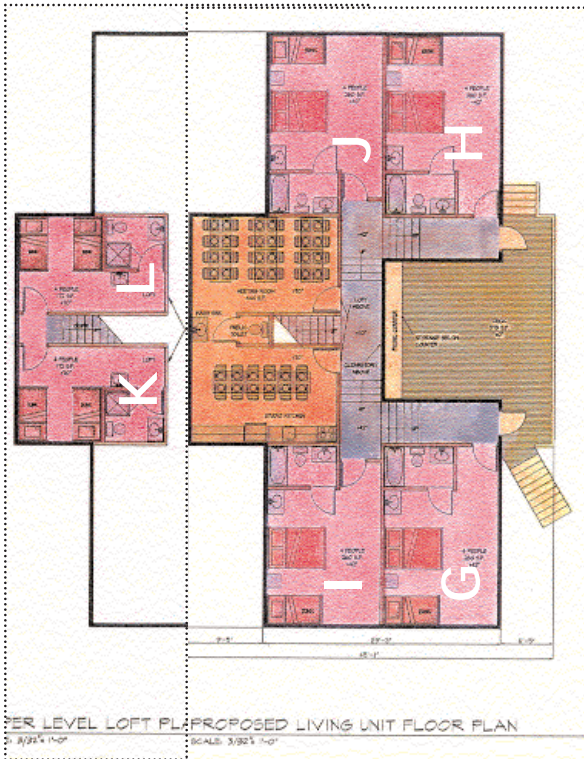

# Johns River Valley Camp BOGER SITE

Maye Morrison Abernethy & Raenelle B. Abernethy Bridge Unit

Lavona Black Living Unit

## BOGER SITE LODGING OPTIONS

A, B, C, D in Shuford LU have a full and a bunk bed.

E & F in Shuford LU each have two bunk beds.

G, H, I, J in Black LU have a full and a bunk bed.

K & L in Black LU each have two bunk beds.

All lodge rooms have private bath; entire Boger Site is climate controlled with heat and air conditioning.

Each Living Unit contains kitchen with electric range, refrigerator, & sink, along with dining space for up to 24 persons.