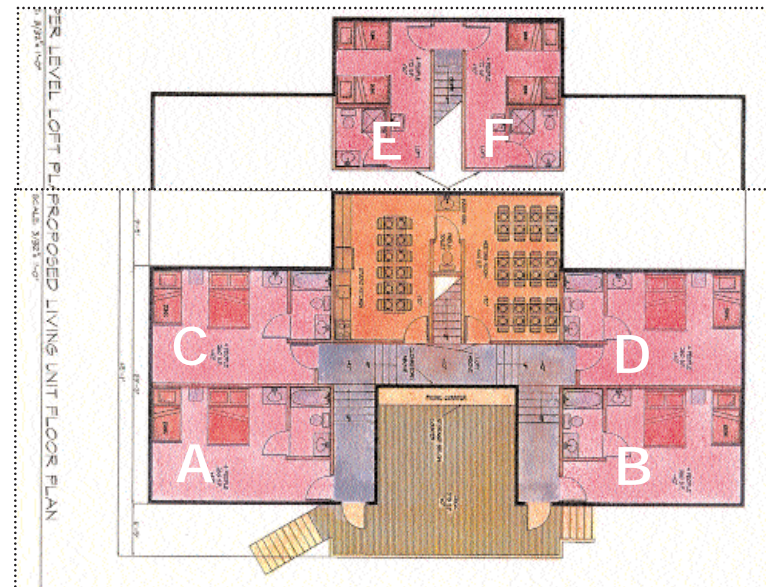

## BOGER SITE LODGING OPTIONS

A, B, C, D in Shuford LU have a full and a bunk bed.

E & F in Shuford LU each have two bunk beds.

G, H, I, J in Black LU have a full and a bunk bed.

K & L in Black LU each have two bunk beds.

All lodge rooms have private bath; entire Boger Site is climate controlled with heat and air conditioning.

Each Living Unit contains kitchen with electric range, refrigerator, & sink, along with dining space for up to 24 persons.

Abernethy Bridge Unit contains kitchen with electric range, refrigerator, & sink, along with program/dining space for up to 48 persons.

Hamp W. Shuford Jr. / Joanne Shuford Living Unit